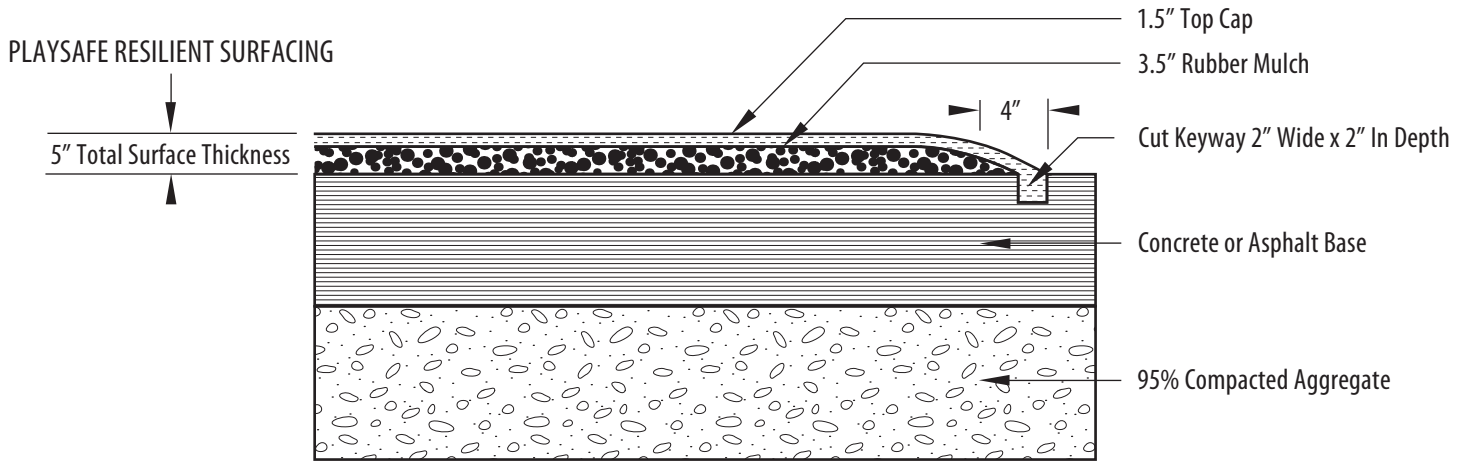

### Keyway Detail

### Recessed Detail

### Curb Surround

**ALL TOP COATS/WEAR COURSES ARE 1.5 INCHES THICK**