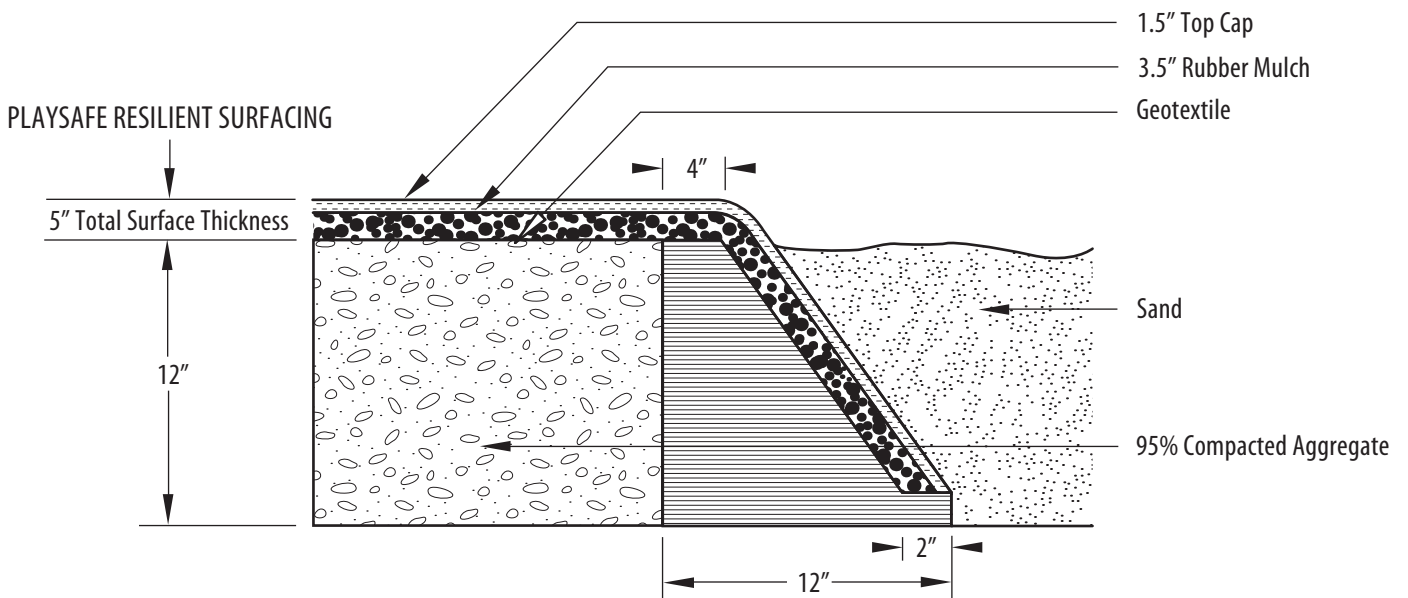

### Keyway Detail

### Recessed Detail

### Curb Surround

**ALL TOP COATS/WEAR COURSES ARE 1.5 INCHES THICK**