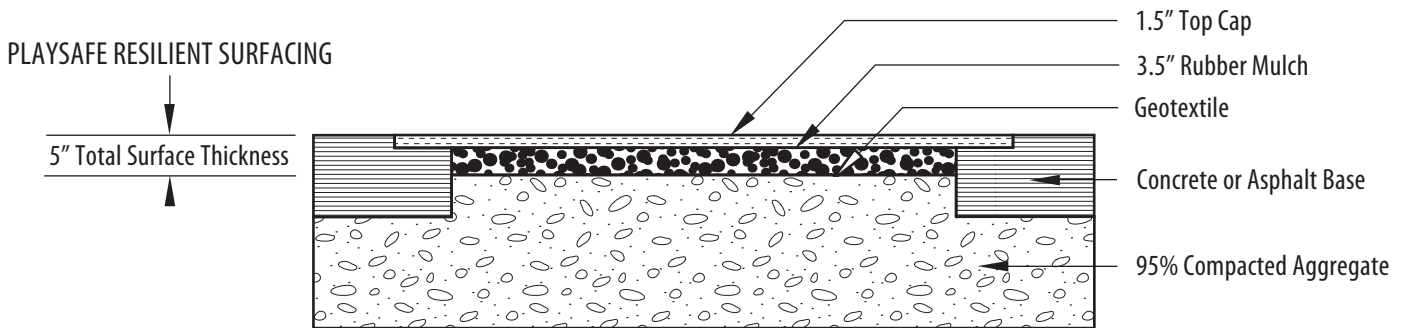

### Keyway Detail

### Recessed Detail

### Curb Surround

**ALL TOP COATS/WEAR COURSES ARE 1.5 INCHES THICK**